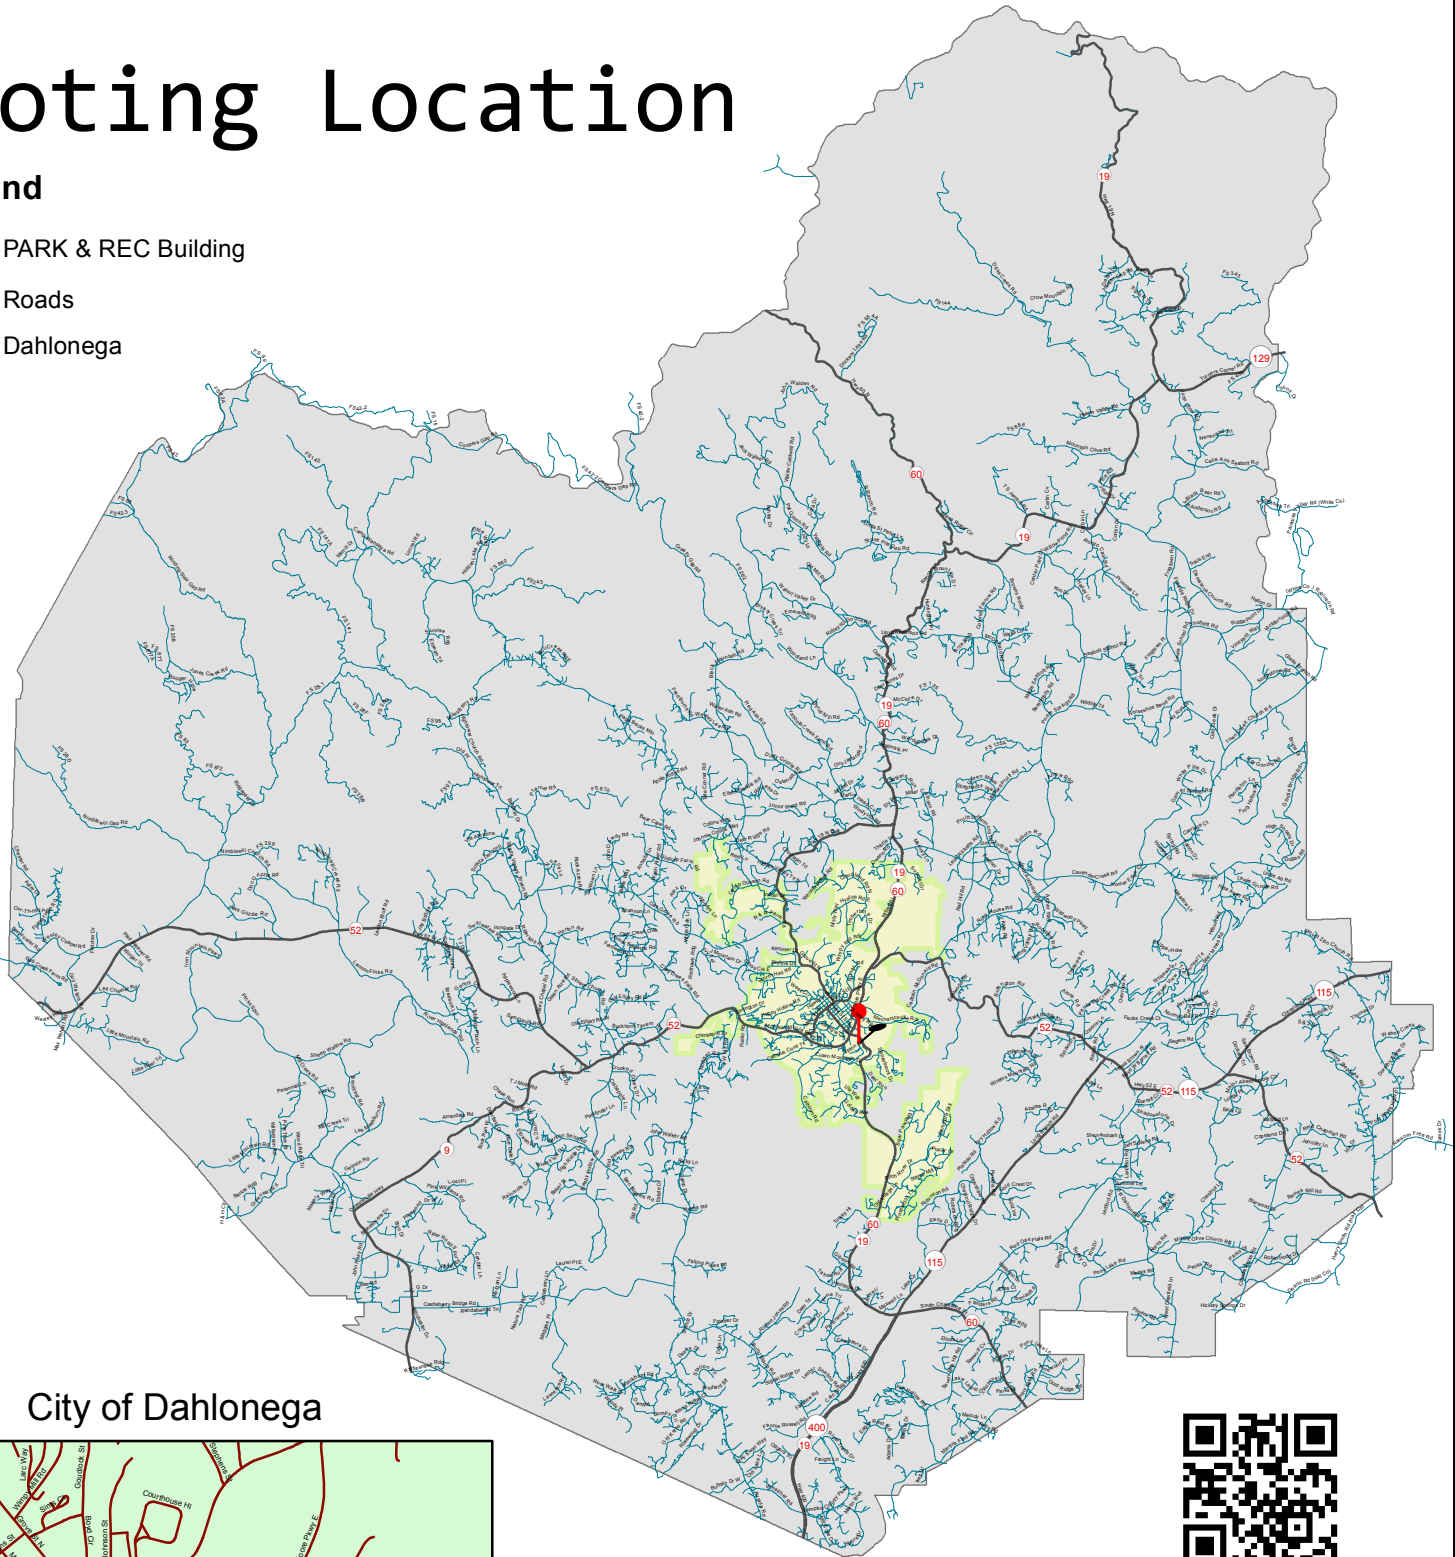

# Voting Location

## Legend

 PARK & REC Building

 Roads

 Dahlonega

City of Dahlonega

Vote Here

Scan For Directions

All Voting is now held at the Lumpkin County PARKS & REC Buiding located at 365 Riley Rd, Dahlonega Ga, 30533.